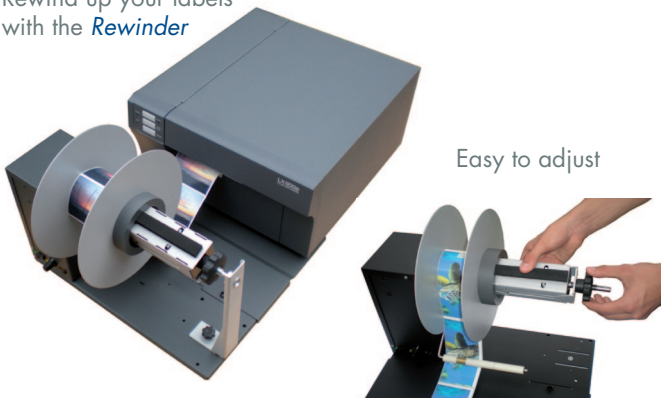

Rewinder for LX810e and LX900e

Rewind up your labels with the *Rewinder*

Features:

- Compatible to Primera's LX810e/LX900e Label Printer
- Easy to use, no cable connections required
- Time-saving new accessory
- No more self-rewinding of labels

Specifications

- Core holder up to 76 mm
- Can handle labels up to 220 mm wide
- Can rewind label rolls with a diameter of up to 250 mm
- Speed from zero up to the selected speed
- Stops automatically and an acoustic signal starts when the label roll runs out