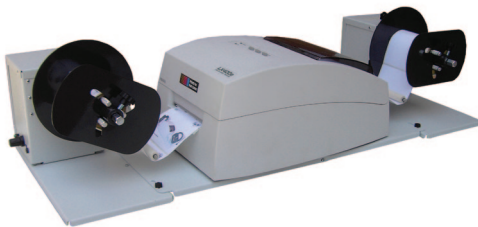

## All-in-One Rewind and Unwind Label Rolls!

The new LX-Rewinder spares you the trouble of self-rewinding printed labels on label cores and is therefore effectively time-saving. The LX-Unwinder enables the use of label rolls with a larger or smaller core diameter than the normal used 5,08 cm cores. By using LX-Unwinder and/or LX-Rewinder the label production is simplified and the amount of printed labels can be increased.

### Features:

- Compatible to Primera's LX200e/LX400e Label Printer
- Easy to use, no cable connections required
- Time-saving new accessory
- Enables the use of third party label stock
- No more self-rewinding of labels

### Specifications

- Adjustable core holder from 46 up to 76 mm
- Can handle labels up to 120 mm wide
- Can unwind label rolls with a diameter of up to 170 mm
- Speed of 120 rpm
- Stops automatically when the label roll runs out