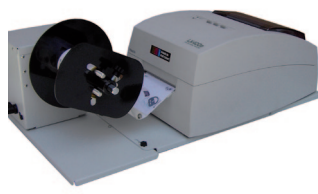

Rewind up your labels with the *Rewinder*