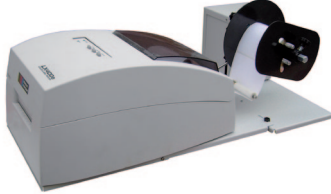

All-in-One Rewind and Unwind Label Rolls!

The new LX-Rewinder spares you the trouble of self-rewinding printed labels on label cores and is therefore effectively time-saving. The LX-Unwinder enables the use of label rolls with a larger or smaller core diameter than the normal used 5,08 cm cores. By using LX-Unwinder and/or LX-Rewinder the label production is simplified and the amount of printed labels can be increased.

Smooth Production Process

As soon as you connect the Rewinder and/or Unwinder to a printer, a great amount of labels can be produced smoothly and continually. An acoustic signal informs the user that the rewinding process has stopped and a new one can be started.

Unwinder and Rewinder for LX200e and LX400e

Combinations:

Unwind third party label stock with the *Unwinder*